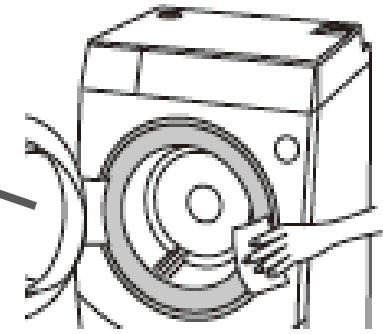

Detergent & Cleaning Instructions:

Water-drain filter:
Clean every 2 weeks
or if error **E03**

Door-packing: Wipe
everytime after washing

Warning: water may overflow when opening!