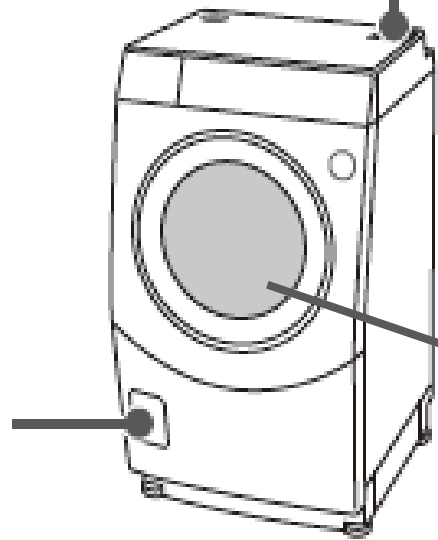

Detergent & Cleaning Instructions:

Water-drain filter:
Clean every 2 weeks
or if error **E03**

Door-packing: Wipe
everytime after washing

Warning: water may overflow when opening!