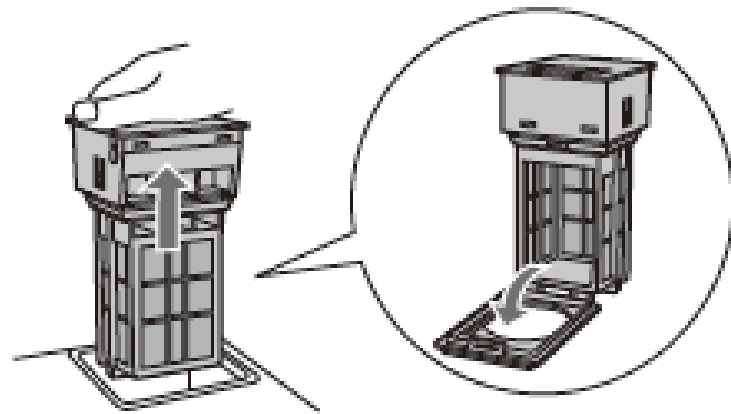

Detergent & Cleaning Instructions:

Water-drain filter:
Clean every 2 weeks
or if error **E03**

Door-packing: Wipe
everytime after washing

Warning: water may overflow when opening!