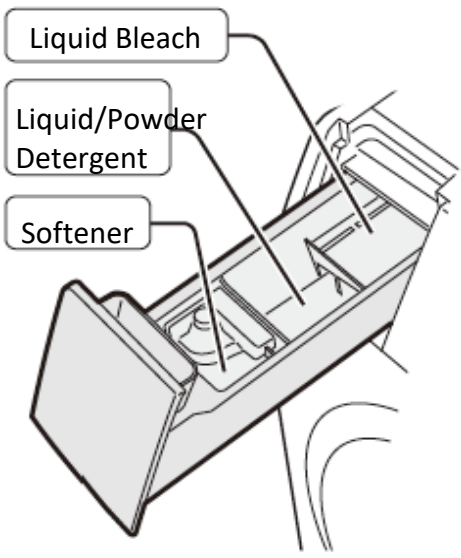

Detergent & Cleaning Instructions:

Water-drain filter:
Clean every 2 weeks
or if error **E03**

Door-packing: Wipe
everytime after washing

Warning: water may overflow when opening!