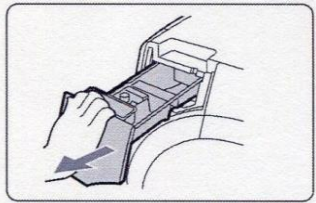

ドアロック ロック解除
チャイルドロック(3秒押し)

Door-lock/release

Timer(...hours Later)
Left
Cool-down /

Blanket / Tub clean
Quick / Indoor Dry
Standard / Custom
Course Menu Button

anti-odor
Wash / Dry
Wash-and-Dry
Mode Change Button

Soap Case

- Pull out and pour in the soap
- Press pause when operating

Door

Door

Door mounting bracket

Water supply

Dryer dust

Operating panel