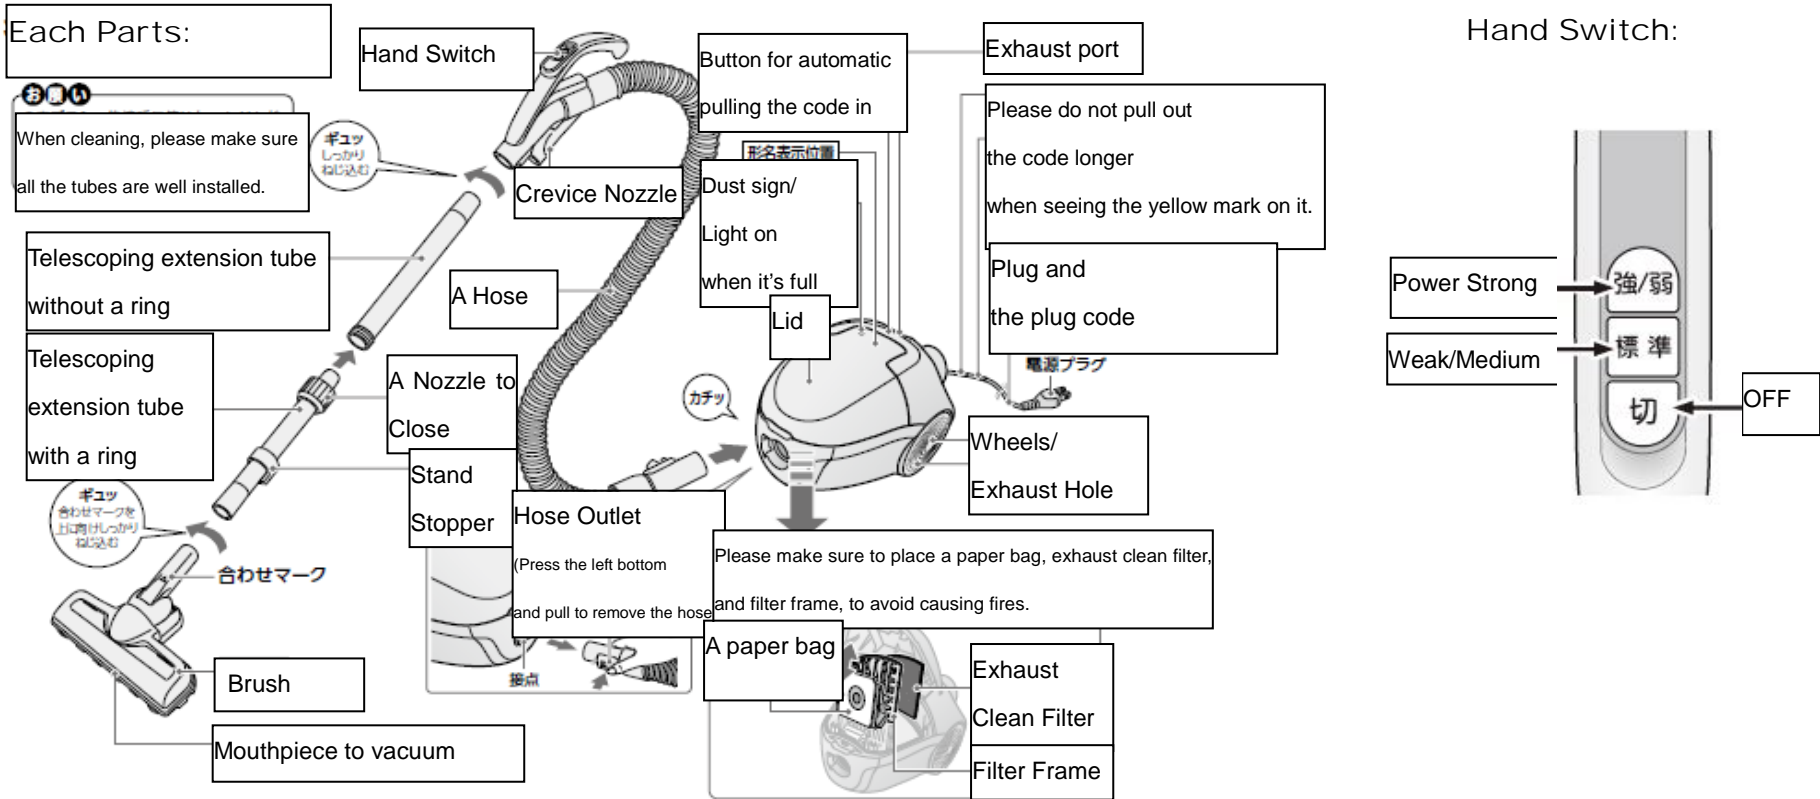

Vacuum Cleaner(VC-PF7A-P TOSHIBA)

Hand Switch:

How to see the dust light signs