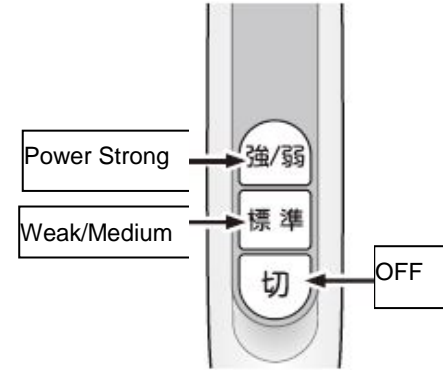

Vacuum Cleaner(VC-PF7A-P TOSHIBA)

Hand Switch:

How to see the dust light signs